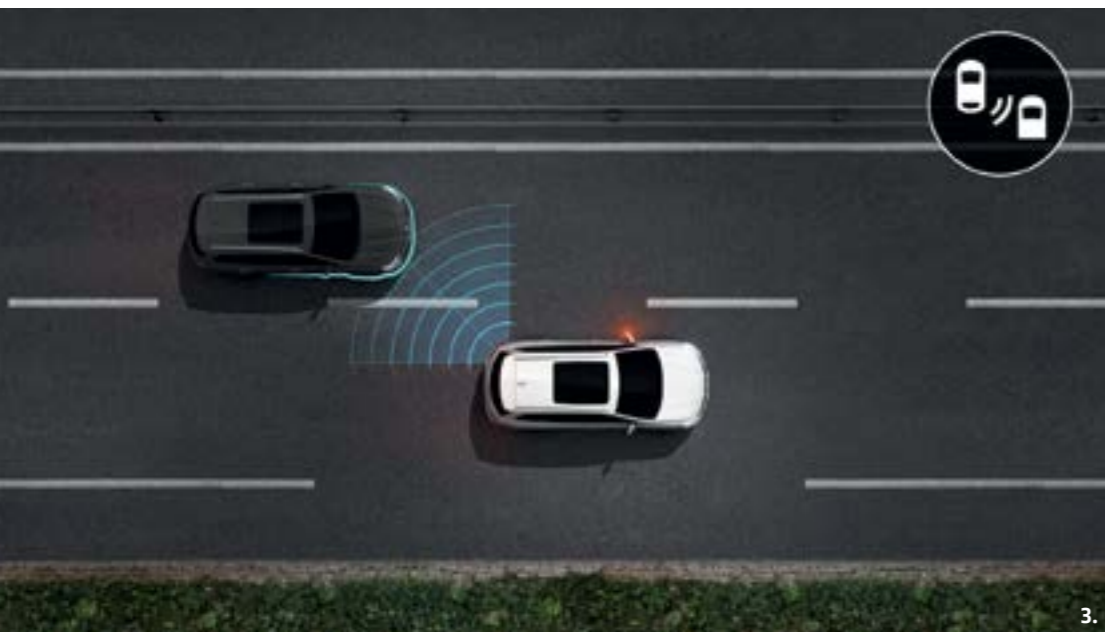

3.

the art of making life easy

The new KOLEOS makes daily life easier. Have you got your hands full? To open or close the boot, swipe your foot underneath the rear bumper.

It understands the art of gaining space – thanks to the Easy Folding System (1 & 2), the rear seats vanish instantly, either one by one or all together according to your needs which can form a flat floor.

With the Blind Spot Warning System (3), an indicator light located on each of your door mirrors will warn you when a vehicle enters your blind spot.