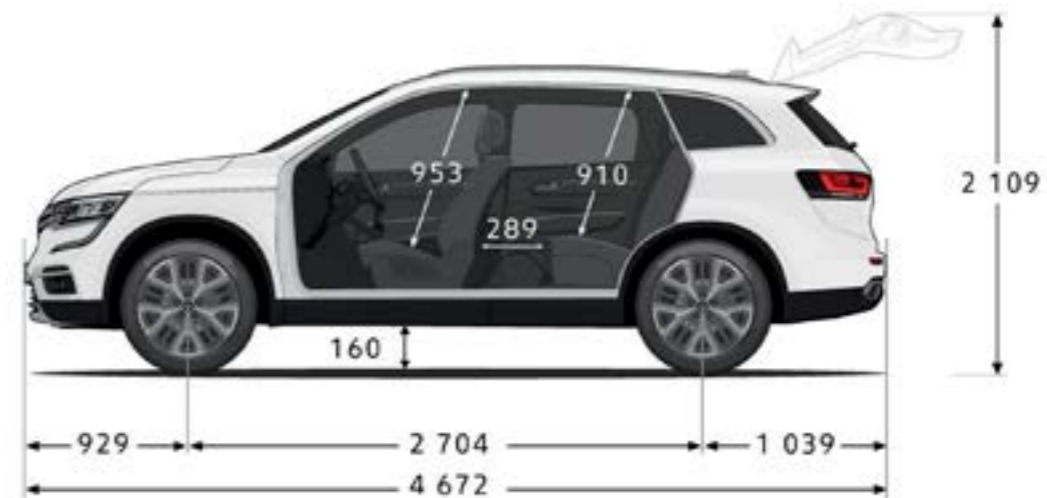

dimensions (mm)

BOOT CAPACITY (dm³)

To top of rear seatback	542
Rear seats folded, up to roof	1,690